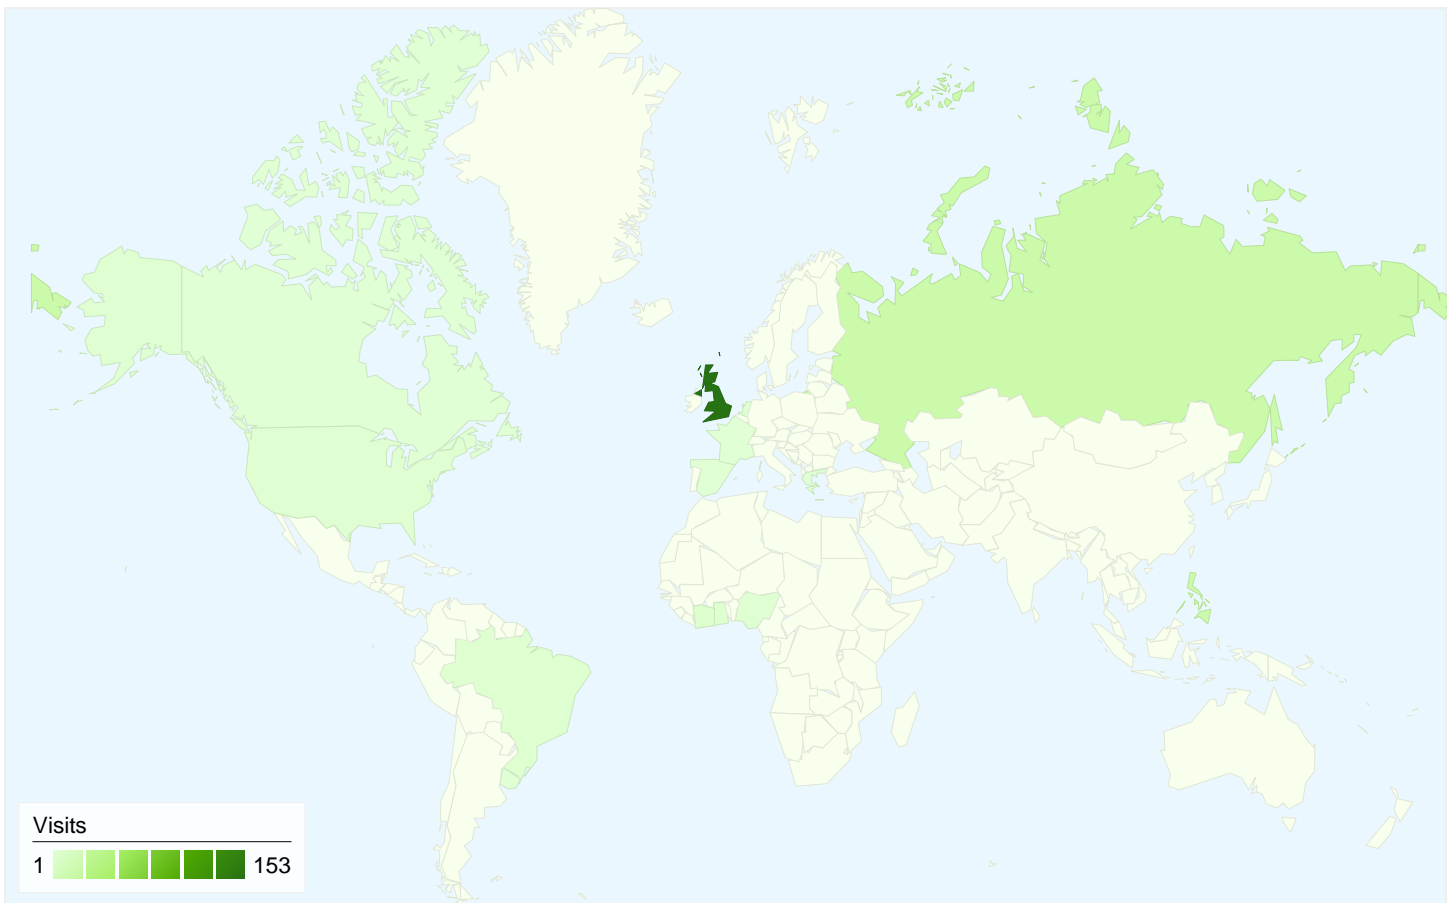

Visitors
171

Map Overlay

Traffic Sources Overview

- **Search Engines**
143.00 (66.51%)
- **Direct Traffic**
50.00 (23.26%)
- **Referring Sites**
22.00 (10.23%)

Content Overview

Pages	Pageviews	% Pageviews
/	172	35.54%
/membersfbwn.html	128	26.45%
/events.html	82	16.94%
/news.html	35	7.23%
/index.html	26	5.37%

All traffic sources sent a total of 215 visits

-  23.26% Direct Traffic
-  10.23% Referring Sites
-  66.51% Search Engines

- Search Engines
143.00 (66.51%)
- Direct Traffic
50.00 (23.26%)
- Referring Sites
22.00 (10.23%)

Top Traffic Sources

Sources	Visits	% visits
google (organic)	139	64.65%
(direct) ((none))	50	23.26%
stroudbusinesswomen.org.uk	4	1.86%
facebook.com (referral)	3	1.40%
search (organic)	3	1.40%

Keywords	Visits	% visits
fodbwa	15	10.49%
fbwn	14	9.79%
forest business wonens	6	4.20%
inspired website design	6	4.20%
forest of dean business women	3	2.10%

215 visits came from 15 countries/territories

Site Usage

Country/Territory	Visits	Pages/Visit	Avg. Time on Site	% New Visits	Bounce Rate
United Kingdom	153	2.50	00:01:37	65.36%	49.02%
Russia	20	1.00	00:00:00	100.00%	100.00%
Philippines	19	2.58	00:00:03	84.21%	89.47%
Côte d'Ivoire	4	1.25	00:00:27	100.00%	75.00%
Brazil	3	2.00	00:00:00	0.00%	0.00%
Ghana	3	1.00	00:00:00	100.00%	100.00%
(not set)	2	1.50	00:00:25	50.00%	50.00%
Netherlands	2	2.00	00:00:00	50.00%	50.00%
United States	2	1.00	00:00:00	100.00%	100.00%