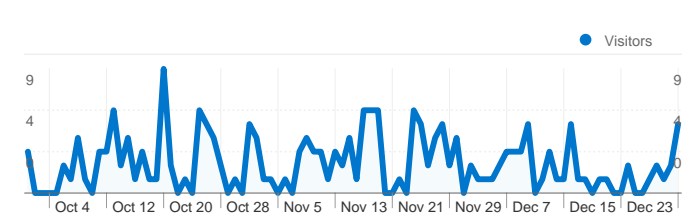

Site Usage

215 Visits

59.07% Bounce Rate

484 Pageviews

00:01:10 Avg. Time on Site

2.25 Pages/Visit

71.63% % New Visits

Visitors Overview

Visitors
171

Map Overlay

Traffic Sources Overview

- **Search Engines**
143.00 (66.51%)
- **Direct Traffic**
50.00 (23.26%)
- **Referring Sites**
22.00 (10.23%)

Content Overview

Pages	Pageviews	% Pageviews
/	172	35.54%
/membersfbwn.html	128	26.45%
/events.html	82	16.94%
/news.html	35	7.23%
/index.html	26	5.37%

171 people visited this site

 **215** Visits

 **171** Absolute Unique Visitors

 **484** Pageviews

 **2.25** Average Pageviews

 **00:01:10** Time on Site

 **59.07%** Bounce Rate

 **71.63%** New Visits

215 visits came from 15 countries/territories

Site Usage

Country/Territory	Visits	Pages/Visit	Avg. Time on Site	% New Visits	Bounce Rate
United Kingdom	153	2.50	00:01:37	65.36%	49.02%
Russia	20	1.00	00:00:00	100.00%	100.00%
Philippines	19	2.58	00:00:03	84.21%	89.47%
Côte d'Ivoire	4	1.25	00:00:27	100.00%	75.00%
Brazil	3	2.00	00:00:00	0.00%	0.00%
Ghana	3	1.00	00:00:00	100.00%	100.00%
(not set)	2	1.50	00:00:25	50.00%	50.00%
Netherlands	2	2.00	00:00:00	50.00%	50.00%
United States	2	1.00	00:00:00	100.00%	100.00%