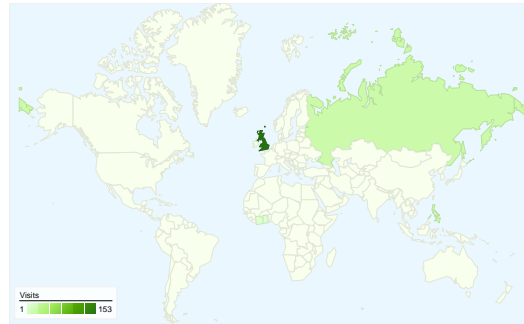

Site Usage

215 Visits

59.07% Bounce Rate

484 Pageviews

00:01:10 Avg. Time on Site

2.25 Pages/Visit

71.63% % New Visits

Visitors Overview

Visitors
171

Map Overlay

Traffic Sources Overview

- **Search Engines**
143.00 (66.51%)
- **Direct Traffic**
50.00 (23.26%)
- **Referring Sites**
22.00 (10.23%)

Content Overview

Pages	Pageviews	% Pageviews
/	172	35.54%
/membersfbwn.html	128	26.45%
/events.html	82	16.94%
/news.html	35	7.23%
/index.html	26	5.37%

All traffic sources sent a total of 215 visits

-  23.26% Direct Traffic
-  10.23% Referring Sites
-  66.51% Search Engines

- Search Engines
143.00 (66.51%)
- Direct Traffic
50.00 (23.26%)
- Referring Sites
22.00 (10.23%)

215 visits came from 15 countries/territories

Site Usage

Country/Territory	Visits	Pages/Visit	Avg. Time on Site	% New Visits	Bounce Rate
United Kingdom	153	2.50	00:01:37	65.36%	49.02%
Russia	20	1.00	00:00:00	100.00%	100.00%
Philippines	19	2.58	00:00:03	84.21%	89.47%
Côte d'Ivoire	4	1.25	00:00:27	100.00%	75.00%
Brazil	3	2.00	00:00:00	0.00%	0.00%
Ghana	3	1.00	00:00:00	100.00%	100.00%
(not set)	2	1.50	00:00:25	50.00%	50.00%
Netherlands	2	2.00	00:00:00	50.00%	50.00%
United States	2	1.00	00:00:00	100.00%	100.00%