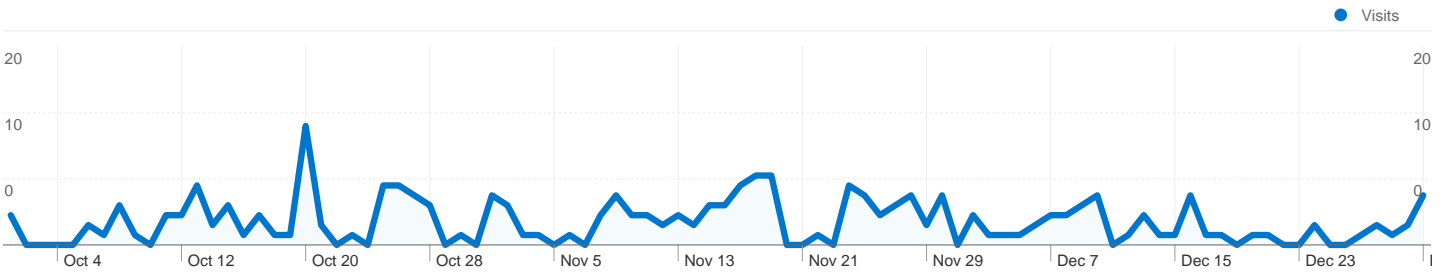

Site Usage

215 Visits

59.07% Bounce Rate

484 Pageviews

00:01:10 Avg. Time on Site

2.25 Pages/Visit

71.63% % New Visits

Visitors Overview

171 people visited this site

 **215** Visits

 **171** Absolute Unique Visitors

 **484** Pageviews

 **2.25** Average Pageviews

 **00:01:10** Time on Site

 **59.07%** Bounce Rate

 **71.63%** New Visits

All traffic sources sent a total of 215 visits

-  23.26% Direct Traffic
-  10.23% Referring Sites
-  66.51% Search Engines

- Search Engines
143.00 (66.51%)
- Direct Traffic
50.00 (23.26%)
- Referring Sites
22.00 (10.23%)

215 visits came from 15 countries/territories

Site Usage

Country/Territory	Visits	Pages/Visit	Avg. Time on Site	% New Visits	Bounce Rate
United Kingdom	153	2.50	00:01:37	65.36%	49.02%
Russia	20	1.00	00:00:00	100.00%	100.00%
Philippines	19	2.58	00:00:03	84.21%	89.47%
Côte d'Ivoire	4	1.25	00:00:27	100.00%	75.00%
Brazil	3	2.00	00:00:00	0.00%	0.00%
Ghana	3	1.00	00:00:00	100.00%	100.00%
(not set)	2	1.50	00:00:25	50.00%	50.00%
Netherlands	2	2.00	00:00:00	50.00%	50.00%
United States	2	1.00	00:00:00	100.00%	100.00%